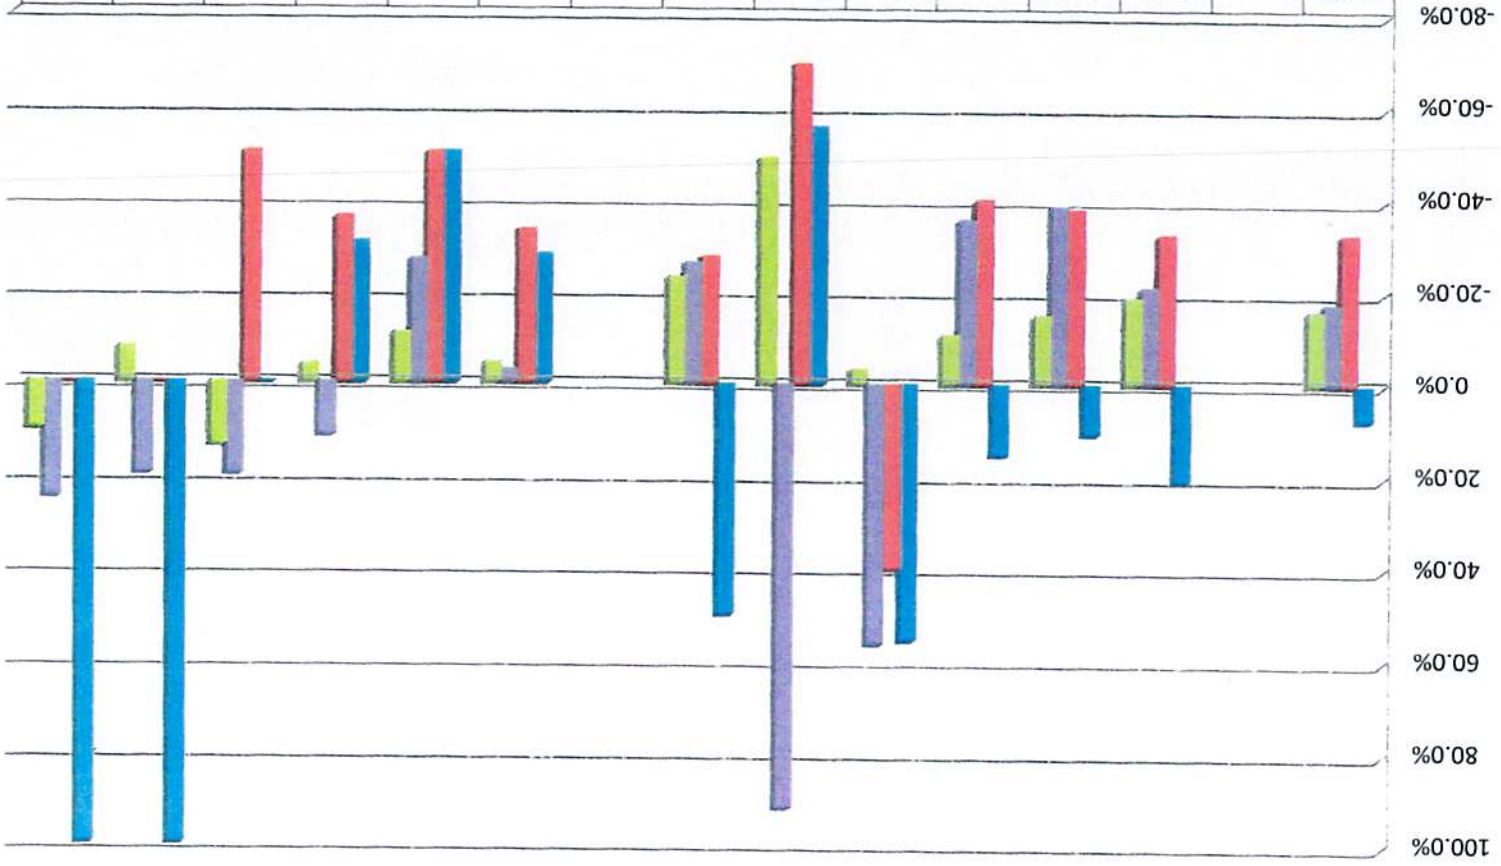

Crime Stats Update Through 15 November 2015

Year to Date	Past 28 Days		
	2015	2014	2014
Auto Burglary	151	246	1933
Auto Theft	65	101	876
Business Burglary	50	32	450
Grand Larceny	73	38	247
House Burglary	142	192	1612
Aggravated Assault	41	56	502
Armed Robbery	77	69	631
Carjacking	6	5	124
Homicide	6	5	49
Rape	5	4	118
			107

The following unofficial information and accompanying crime maps were studied during the past week's Department CrimeSTAT meeting. The Department's official crime statistics are reported to the FBI via the Uniform Crime Reporting system. The official statistics are normally made available on a quarterly basis and the official FBI statistics are usually available following compilation of the data at the end of the reporting year.

Major Crimes November 09, 2015 to November 15, 2015