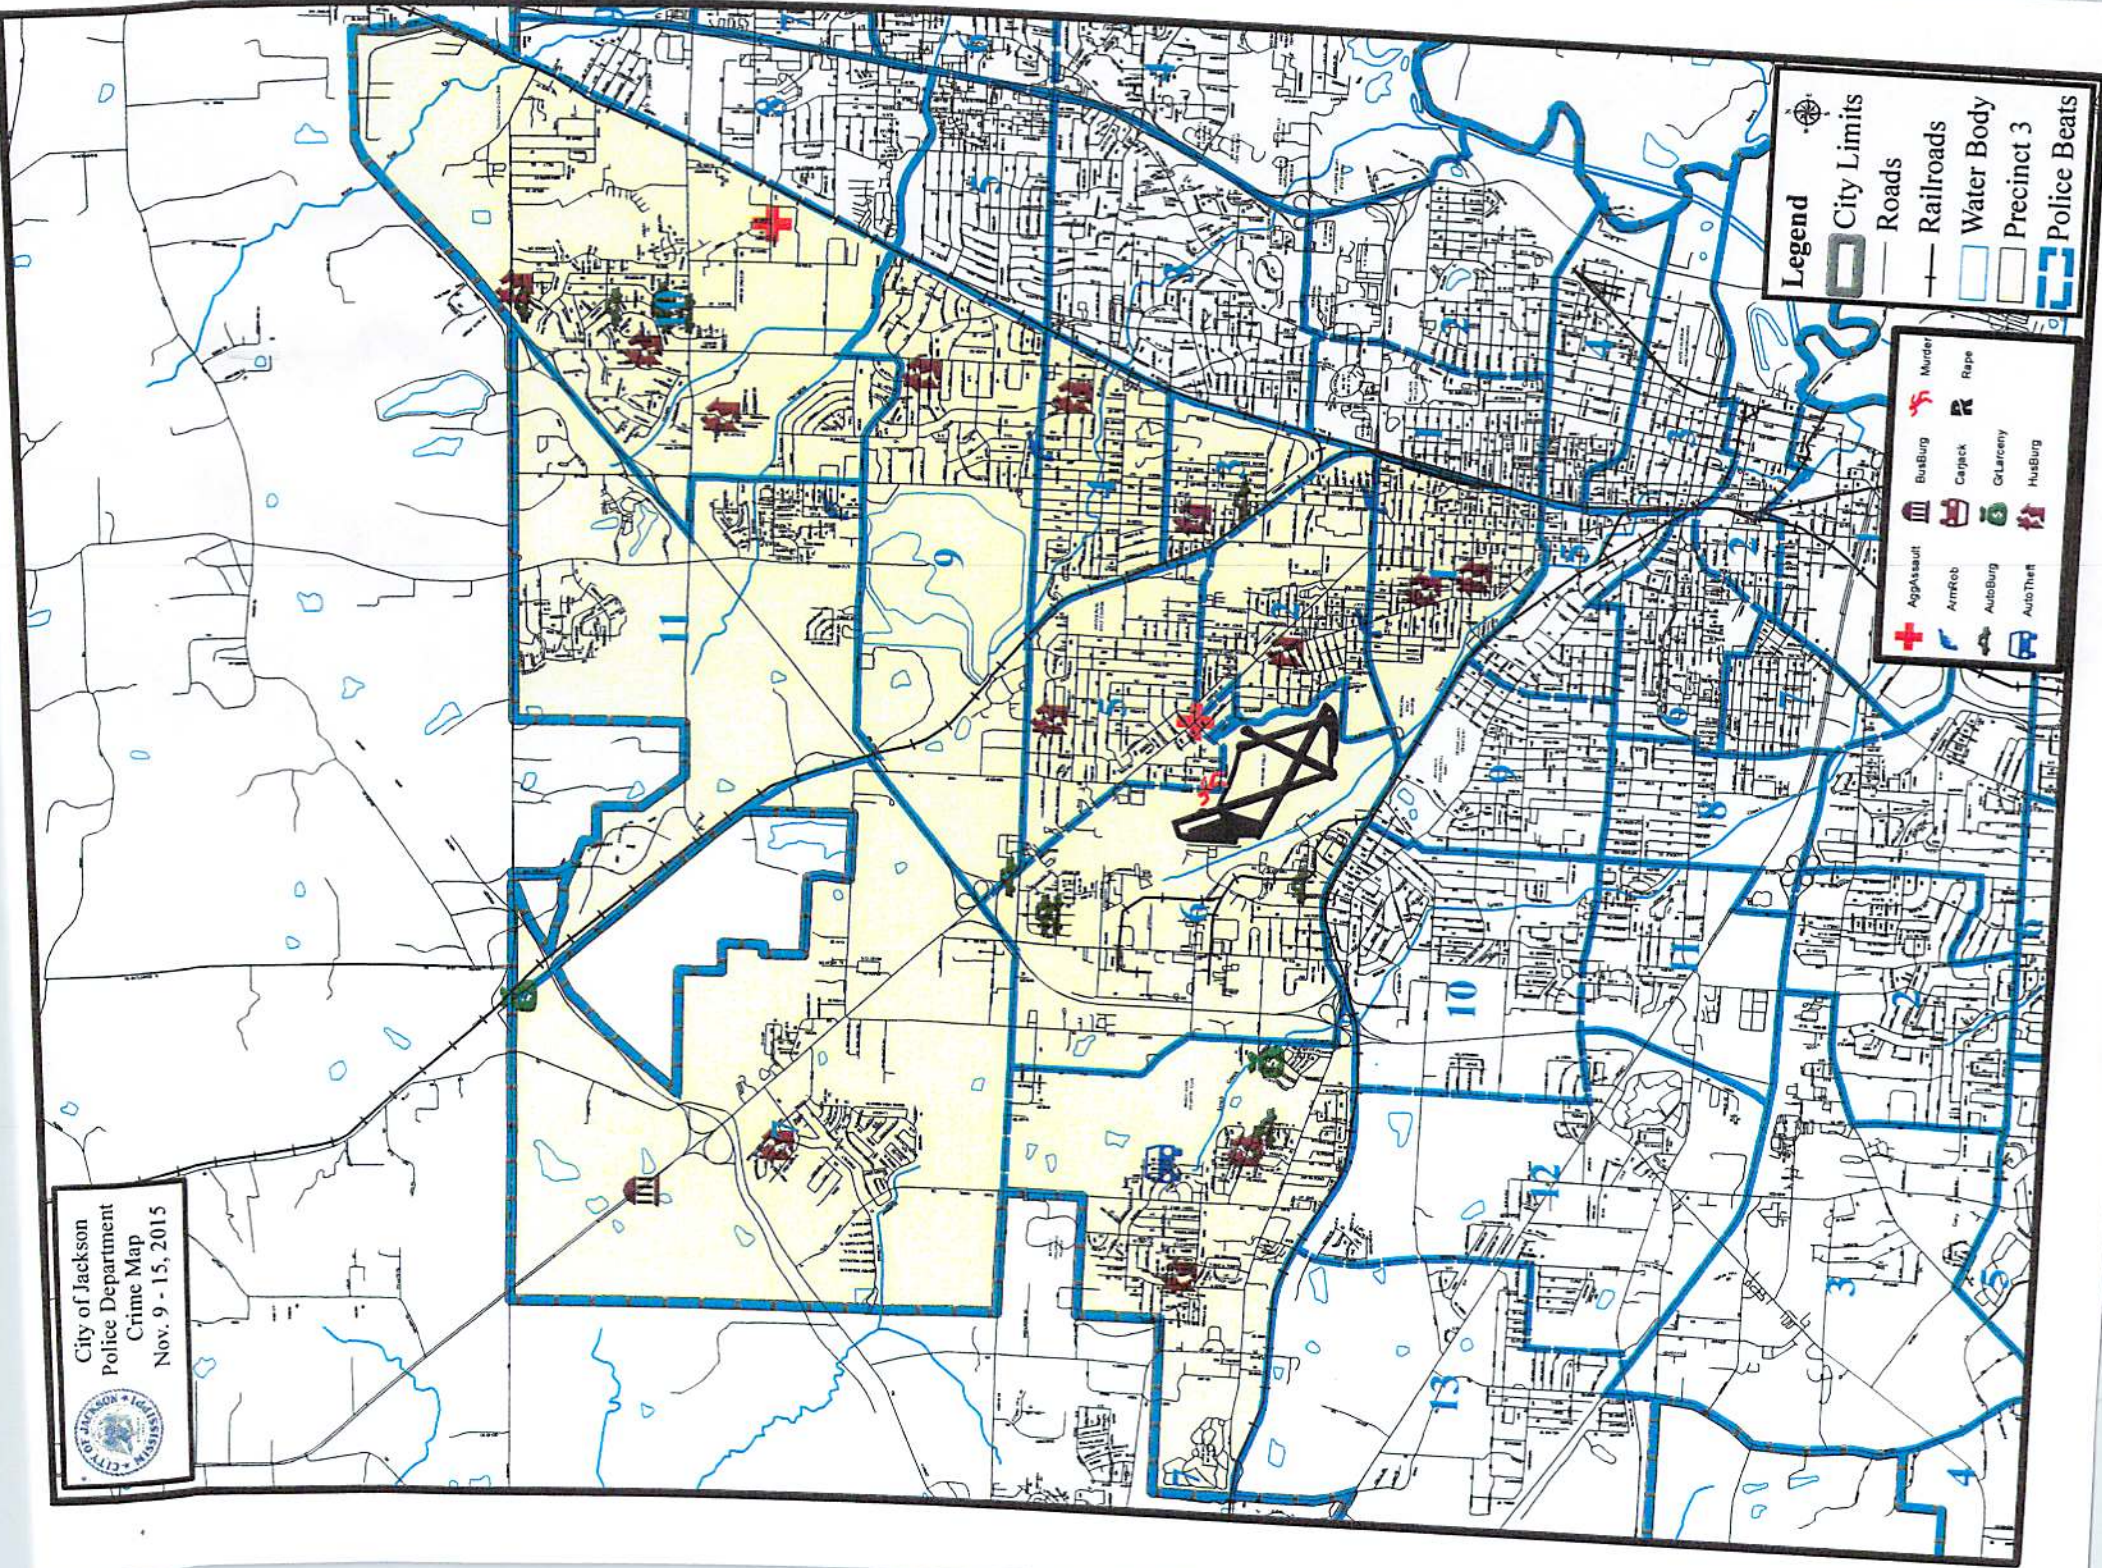

**Jackson Police Department
Precinct Three Overview for
November 09, 2015 to November 15, 2015**

Major Crimes

Crime	This Wk Last Wk	% Last Yr	Δ%	Past Past	28	28	141	145	1543	Δ%
Total Major Crimes	41	37	10.8%	35	17.1%	131	141	1445	1543	-6.4%
Total Property	30	28	7.1%	28	7.1%	97	104	1073	1177	-8.8%
Auto Burglary	13	14	-7.1%	5	160.0%	31	25	321	249	28.9%
Auto Theft	1	3	-66.7%	6	-83.3%	10	23	180	236	-23.7%
Business Burglary	1	1	0.0%	3	-66.7%	7	10	98	117	-16.2%
Grand Larceny	2	2	0.0%	3	-33.3%	13	8	68	113	-39.8%
House Burglary	13	8	62.5%	11	18.2%	36	38	406	462	-12.1%
Total Violent	11	9	22.2%	7	57.1%	34	37	372	366	1.6%
Aggravated Assault	2	4	-50.0%	3	-33.3%	14	18	162	164	-1.2%
Armed Robbery	7	5	40.0%	4	75.0%	15	15	123	130	-5.4%
Carjacking	0	0	0.0%	0	0.0%	1	1	29	23	26.1%
Homicide	2	0	N/A	0	N/A	3	1	21	17	23.5%
Rape	0	0	0.0%	0	0.0%	1	2	37	32	15.6%

City of Jackson
Police Department
Crime Map
Nov. 9 - 15, 2015

Legend

- City Limits
- Roads
- Railroads
- Water Body
- Precinct 3
- Police Beats

- AppAssault
- ArmRob
- AutoBurg
- AutoTheft
- BusBurg
- CapJect
- GrLarceny
- HubBurg
- Murder
- Rape
- SexOff