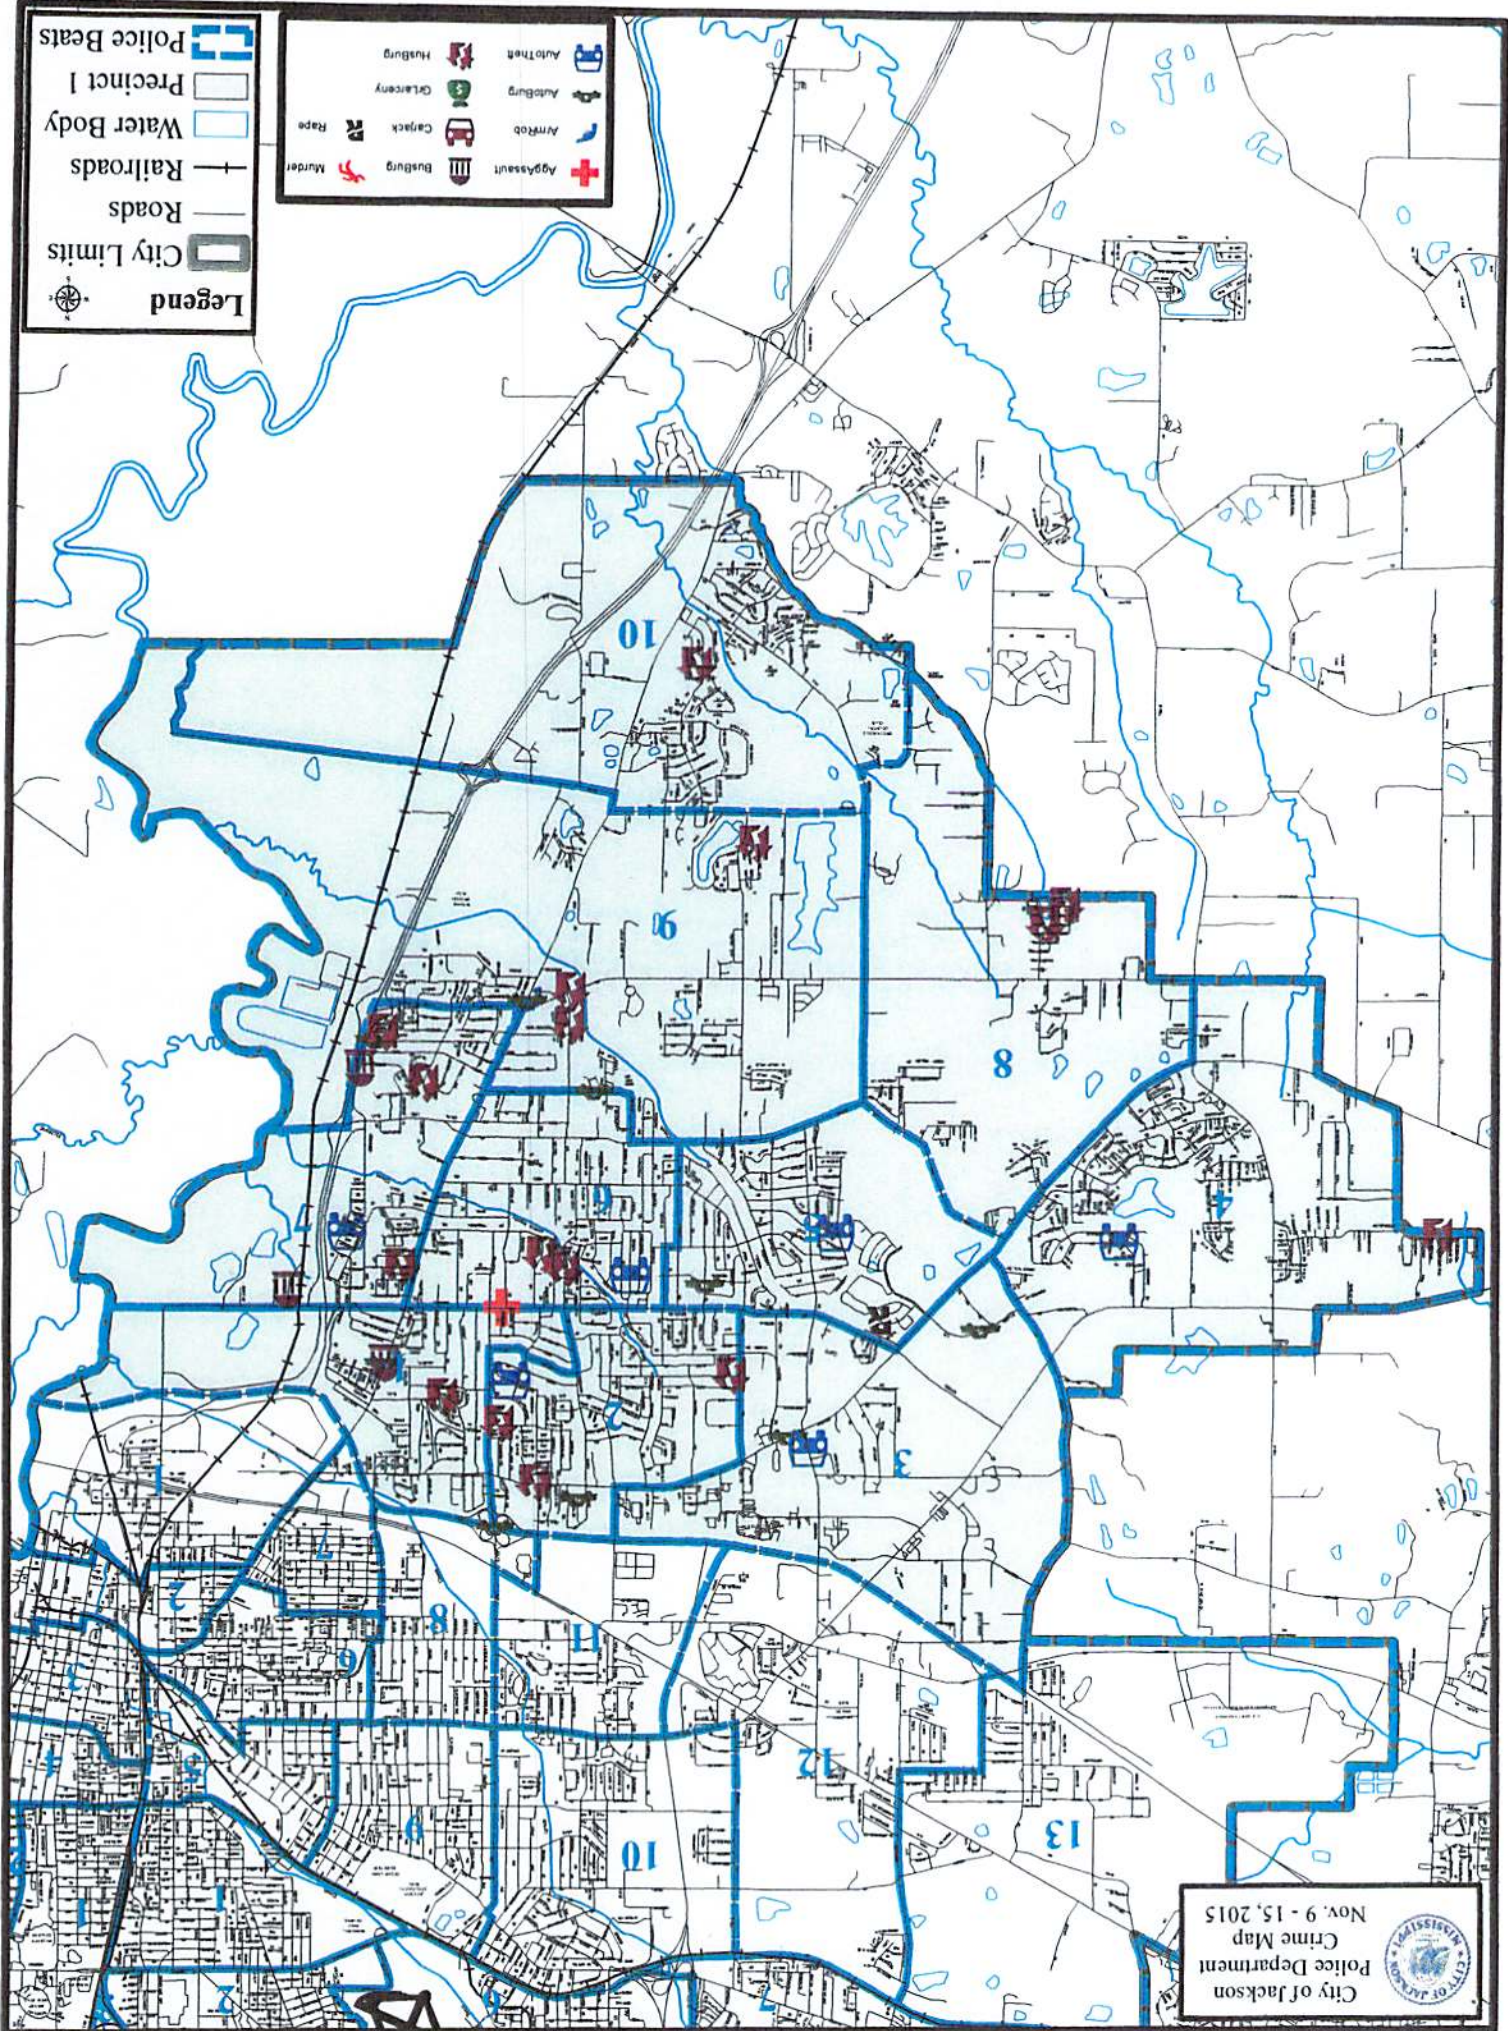

Jackson Police Department
 Precinct One Overview for
 November 09, 2015 to November 15, 2015

Major Crimes

Crime	This Wk Last Wk	% Last Wk	% Last Yr	Δ%	Past 28	Past 28	Δ%	This Year	Last Year	Δ%	
Total Major Crimes	41	39	5.1%	34	183	141	29.8%	1639	1750	-6.3%	
Total Property	36	28	28.6%	28	137	113	21.2%	1282	1343	-4.5%	
Auto Burglary	10	6	66.7%	10	0.0%	24	32	-25.0%	346	314	10.2%
Auto Theft	7	5	40.0%	4	75.0%	19	20	-5.0%	233	182	28.0%
Business Burglary	3	3	0.0%	2	50.0%	9	6	50.0%	91	68	33.8%
Grand Larceny	0	2	-100.0%	1	-100.0%	29	4	625.0%	55	114	-51.8%
House Burglary	16	12	33.3%	11	45.5%	56	51	9.8%	557	665	-16.2%
Total Violent	5	11	-54.5%	6	-16.7%	46	28	64.3%	357	407	-12.3%
Aggravated Assault	1	2	-50.0%	2	-50.0%	11	9	22.2%	123	147	-16.3%
Armed Robbery	3	9	-66.7%	3	0.0%	30	15	100.0%	162	188	-13.8%
Carjacking	0	0	0.0%	0	0.0%	1	1	0.0%	34	27	25.9%
Homicide	0	0	0.0%	1	-100.0%	2	2	0.0%	10	11	-9.1%
Rape	1	0	N/A	0	N/A	2	1	100.0%	28	34	-17.6%

Legend

- City Limits
- Roads
- Railroads
- Water Body
- Precinct 1
- Police Beats

Aggravated Assault	Auto Theft
Burglary	Auto Burglary
Carjacking	Carjacking
Rape	Rape
Murder	Murder

City of Jackson
 Police Department
 Crime Map
 Nov. 9 - 15, 2015