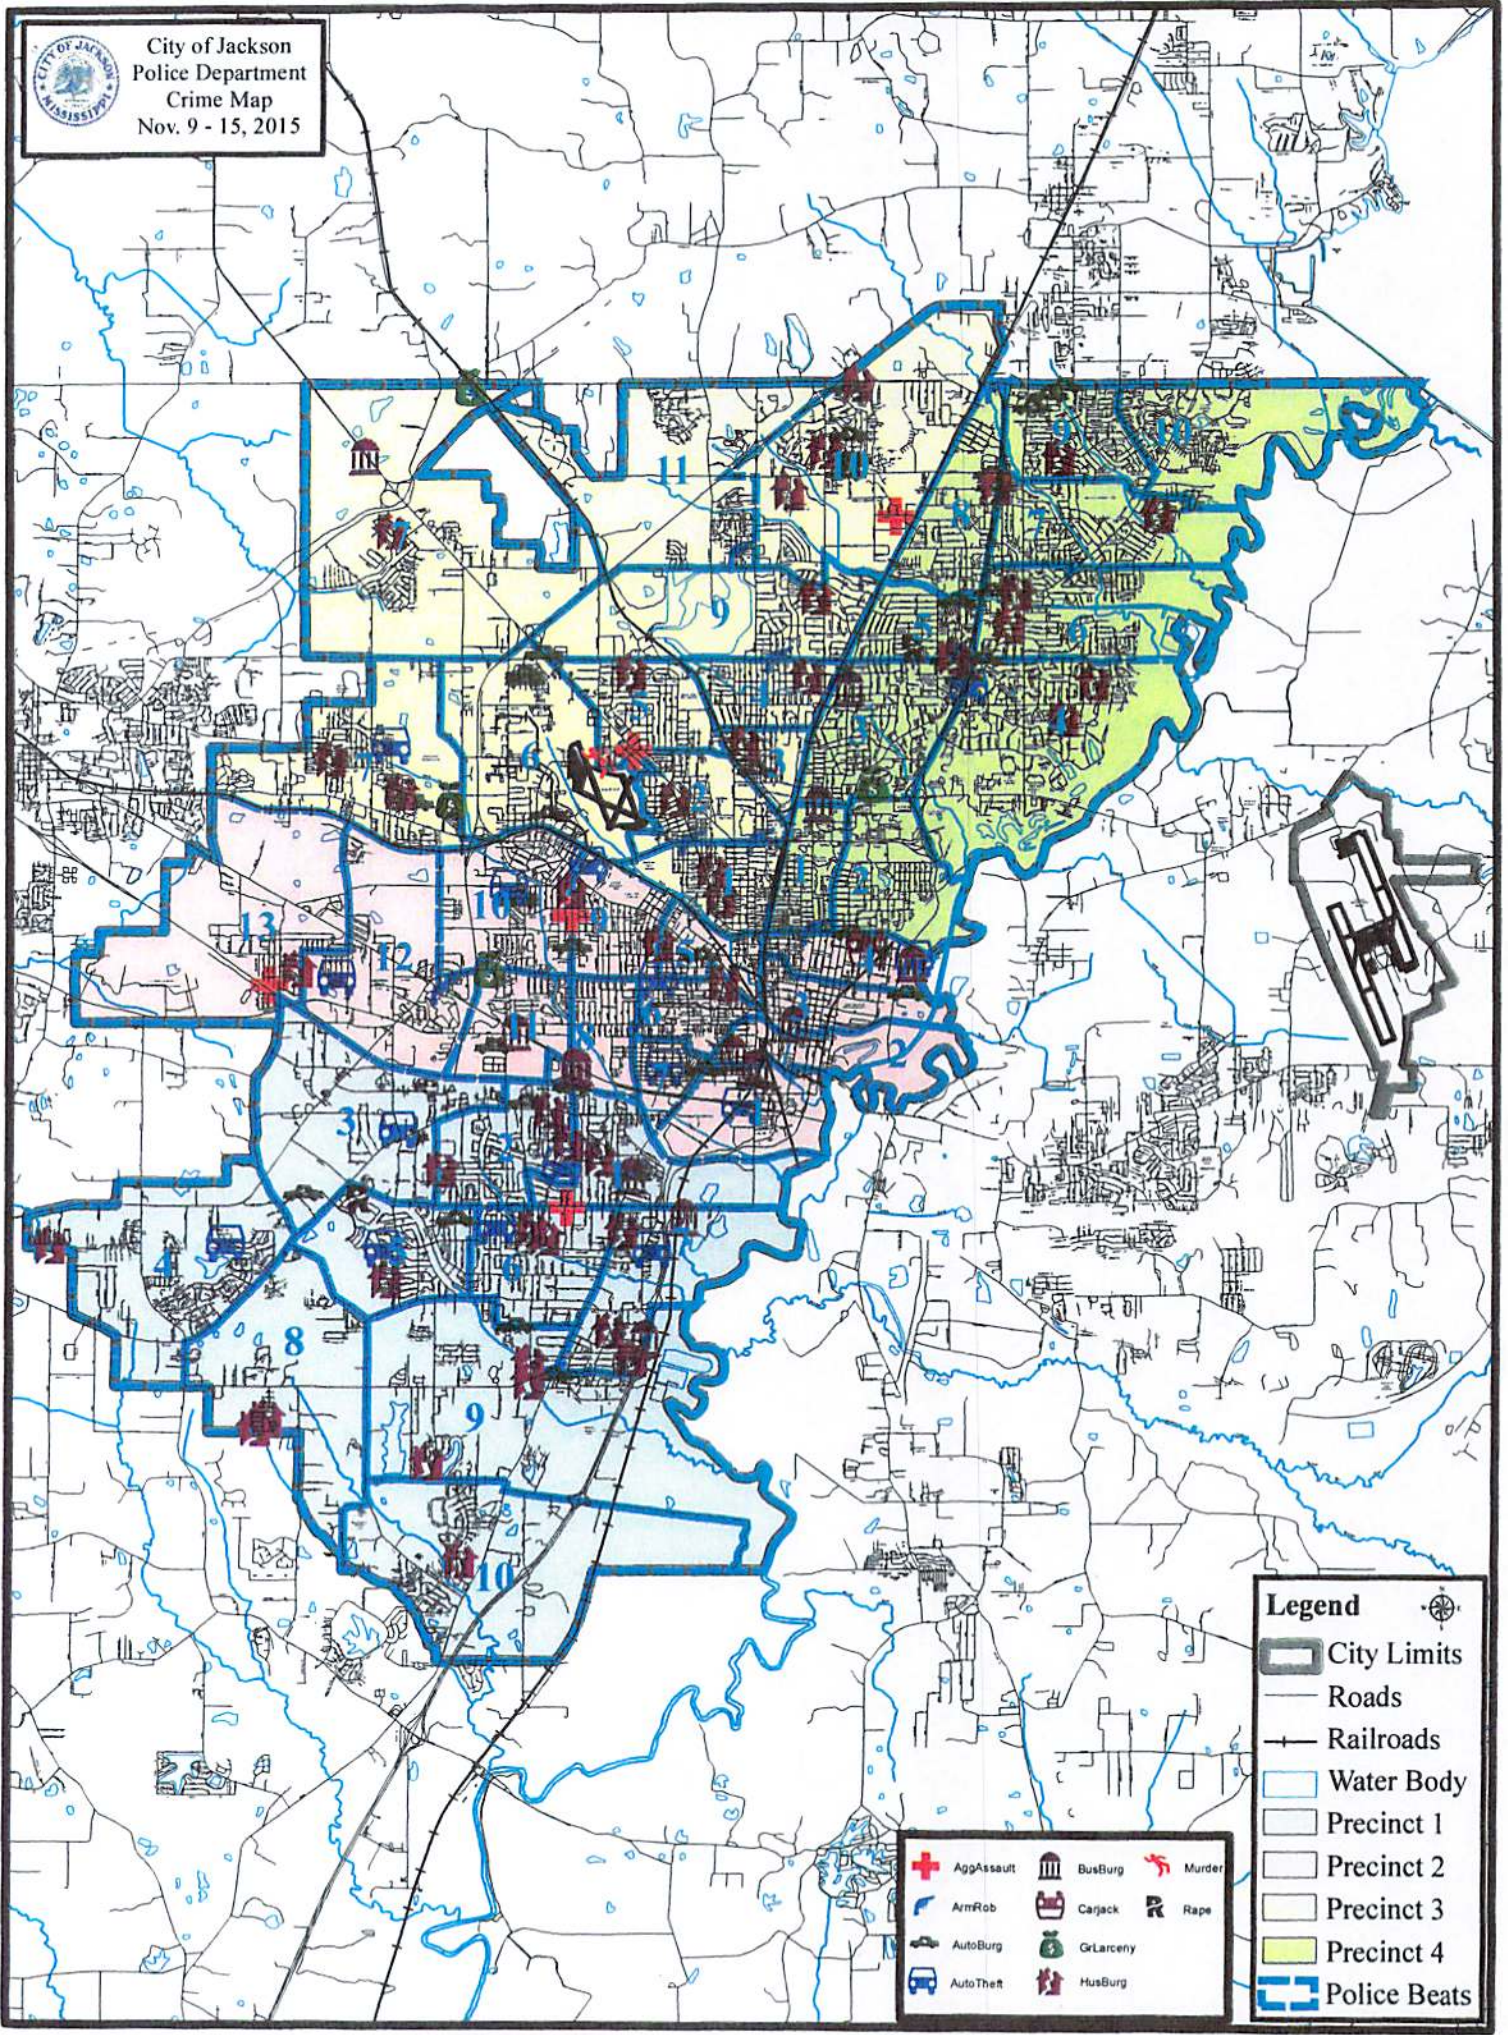

City of Jackson
 Police Department
 Crime Map
 Nov. 9 - 15, 2015

Legend

- City Limits
- Roads
- Railroads
- Water Body
- Precinct 1
- Precinct 2
- Precinct 3
- Precinct 4
- Police Beats

- | | | |
|------------|-----------|--------|
| AggAssault | BusBurg | Murder |
| ArmRob | Carjack | Rape |
| AutoBurg | GrLarceny | |
| AutoTheft | HusBurg | |