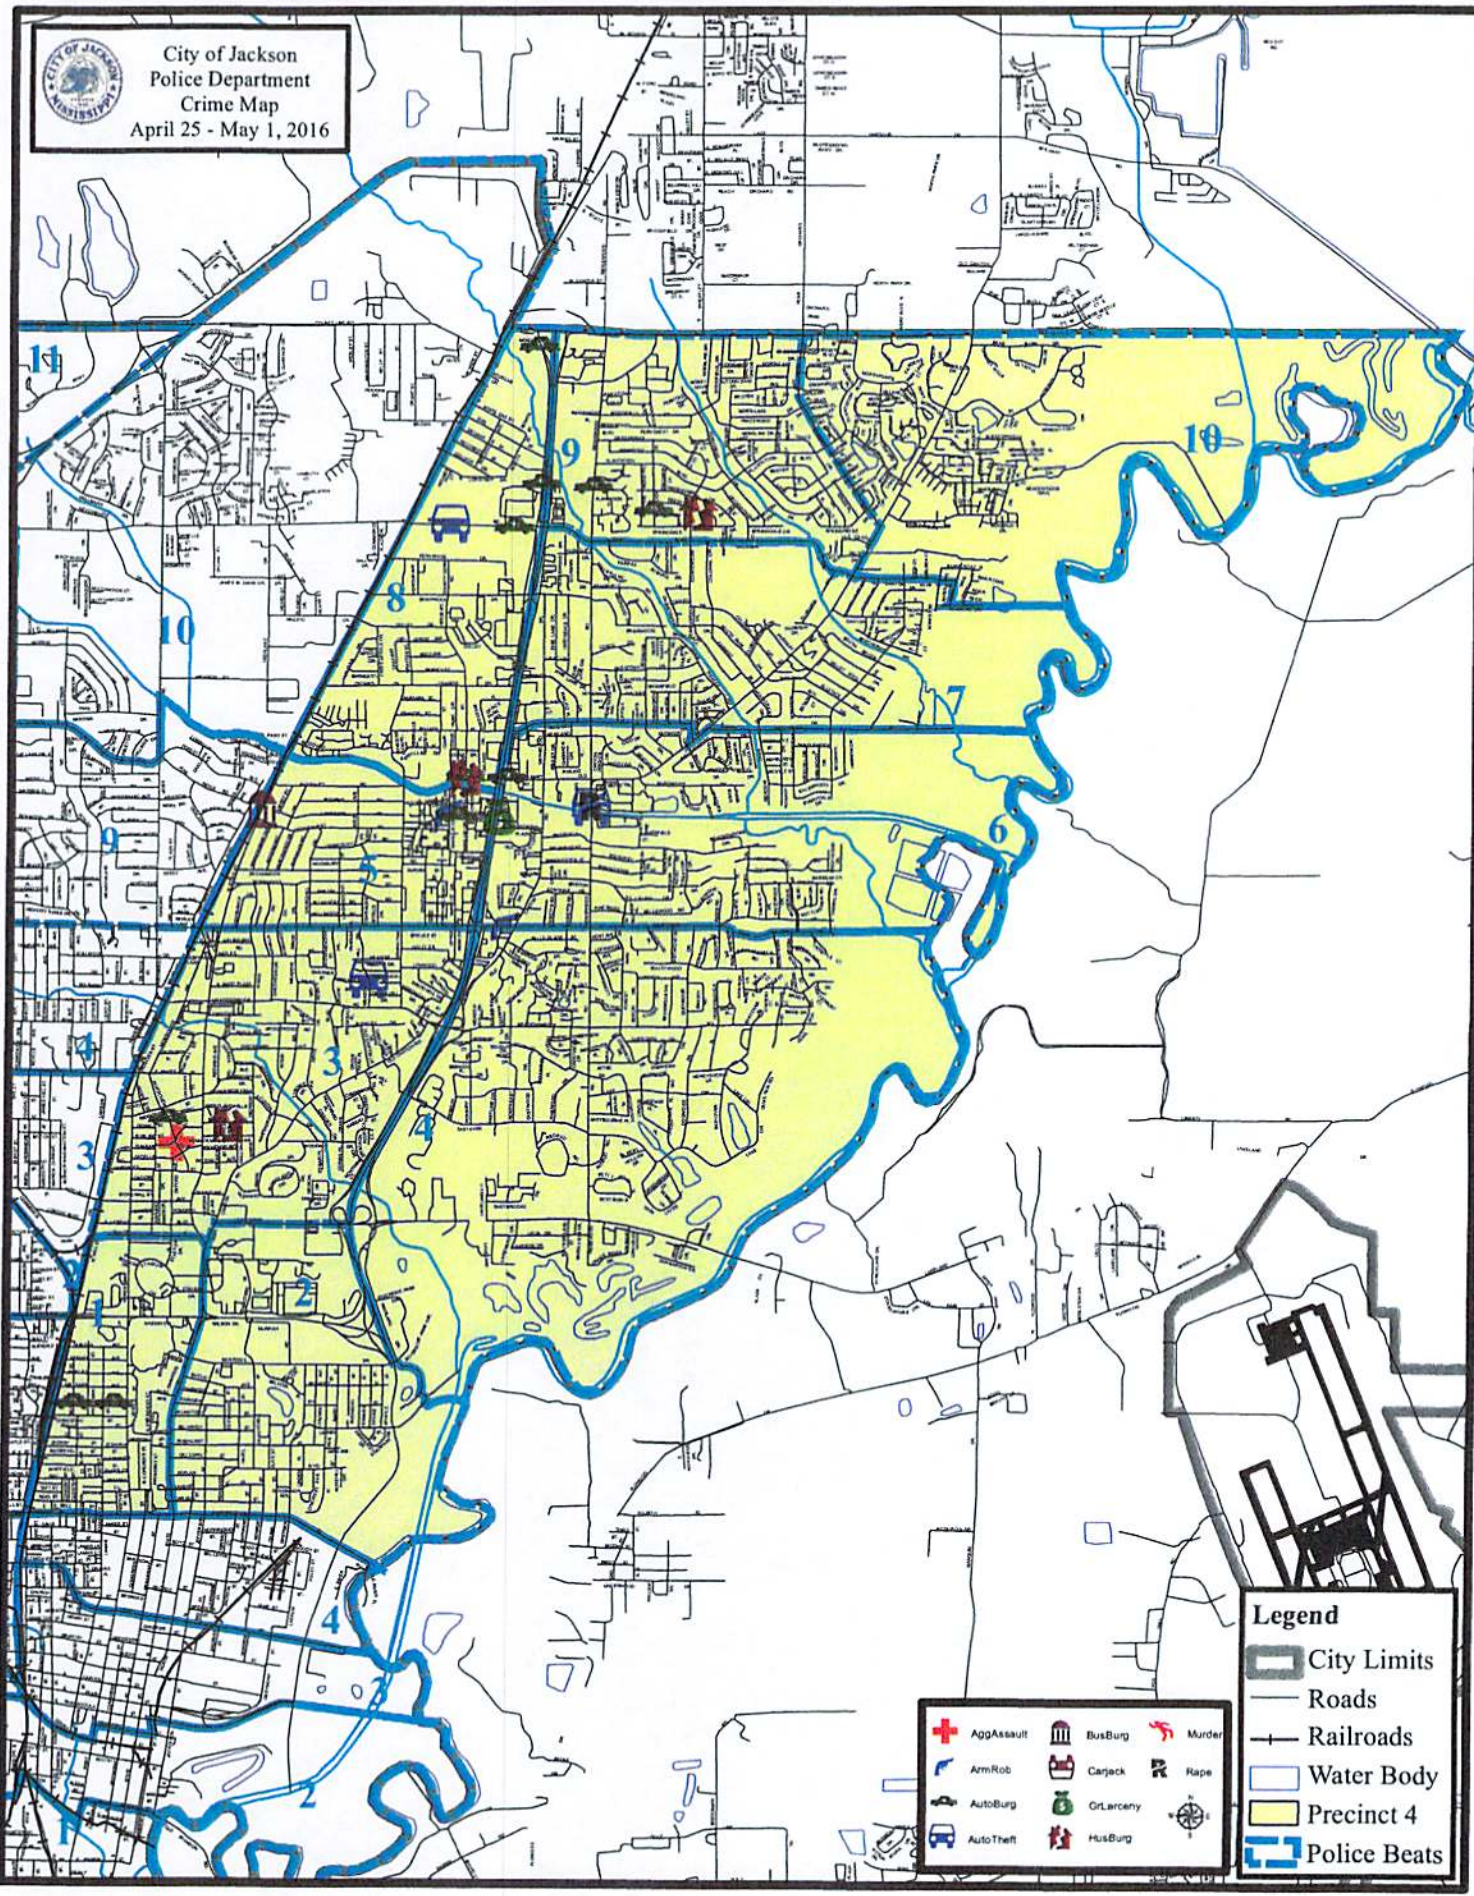

City of Jackson
Police Department
Crime Map
April 25 - May 1, 2016

1. **Legend**
2. City Limits
   - Roads
   - Railroads
   - Water Body
   - Precinct 4
   - Police Beats

- AggAssault
- ArmRob
- AutoBurg
- AutoTheft
- BusBurg
- Carjack
- GrLarceny
- HusBurg
- Murder
- Rape

Jackson Police Department

Precinct 4 Overview for

April 25, 2016 to May 01, 2016

Major Crimes

Crime	This Wk	Last Wk	Δ%	Last Yr	Δ%	Past 28	Past 28	Δ%	This Year	Last Year	Δ%
Total Major Crimes	29	43	-32.6%	35	-17.1%	135	115	17.4%	573	536	6.9%
Total Property	22	36	-38.9%	29	-24.1%	105	87	20.7%	480	434	10.6%
Auto Burglary	14	22	-36.4%	12	16.7%	49	30	63.3%	212	199	6.5%
Auto Theft	3	5	-40.0%	9	-66.7%	19	21	-9.5%	94	77	22.1%
Business Burglary	1	0	N/A	1	0.0%	1	6	-83.3%	11	27	-59.3%
Grand Larceny	1	0	N/A	1	0.0%	12	6	100.0%	20	21	-4.8%
House Burglary	3	9	-66.7%	6	-50.0%	24	24	0.0%	143	110	30.0%
Total Violent	7	7	0.0%	6	16.7%	30	28	7.1%	93	102	-8.8%
Aggravated Assault	1	0	N/A	3	-66.7%	9	8	12.5%	30	35	-14.3%
Armed Robbery	5	5	0.0%	3	66.7%	18	17	5.9%	47	50	-6.0%
Carjacking	0	0	0.0%	0	0.0%	0	2	-100.0%	9	10	-10.0%
Homicide	0	0	0.0%	0	0.0%	0	0	0.0%	0	1	-100.0%
Rape	1	2	-50.0%	0	N/A	3	1	200.0%	7	6	16.7%