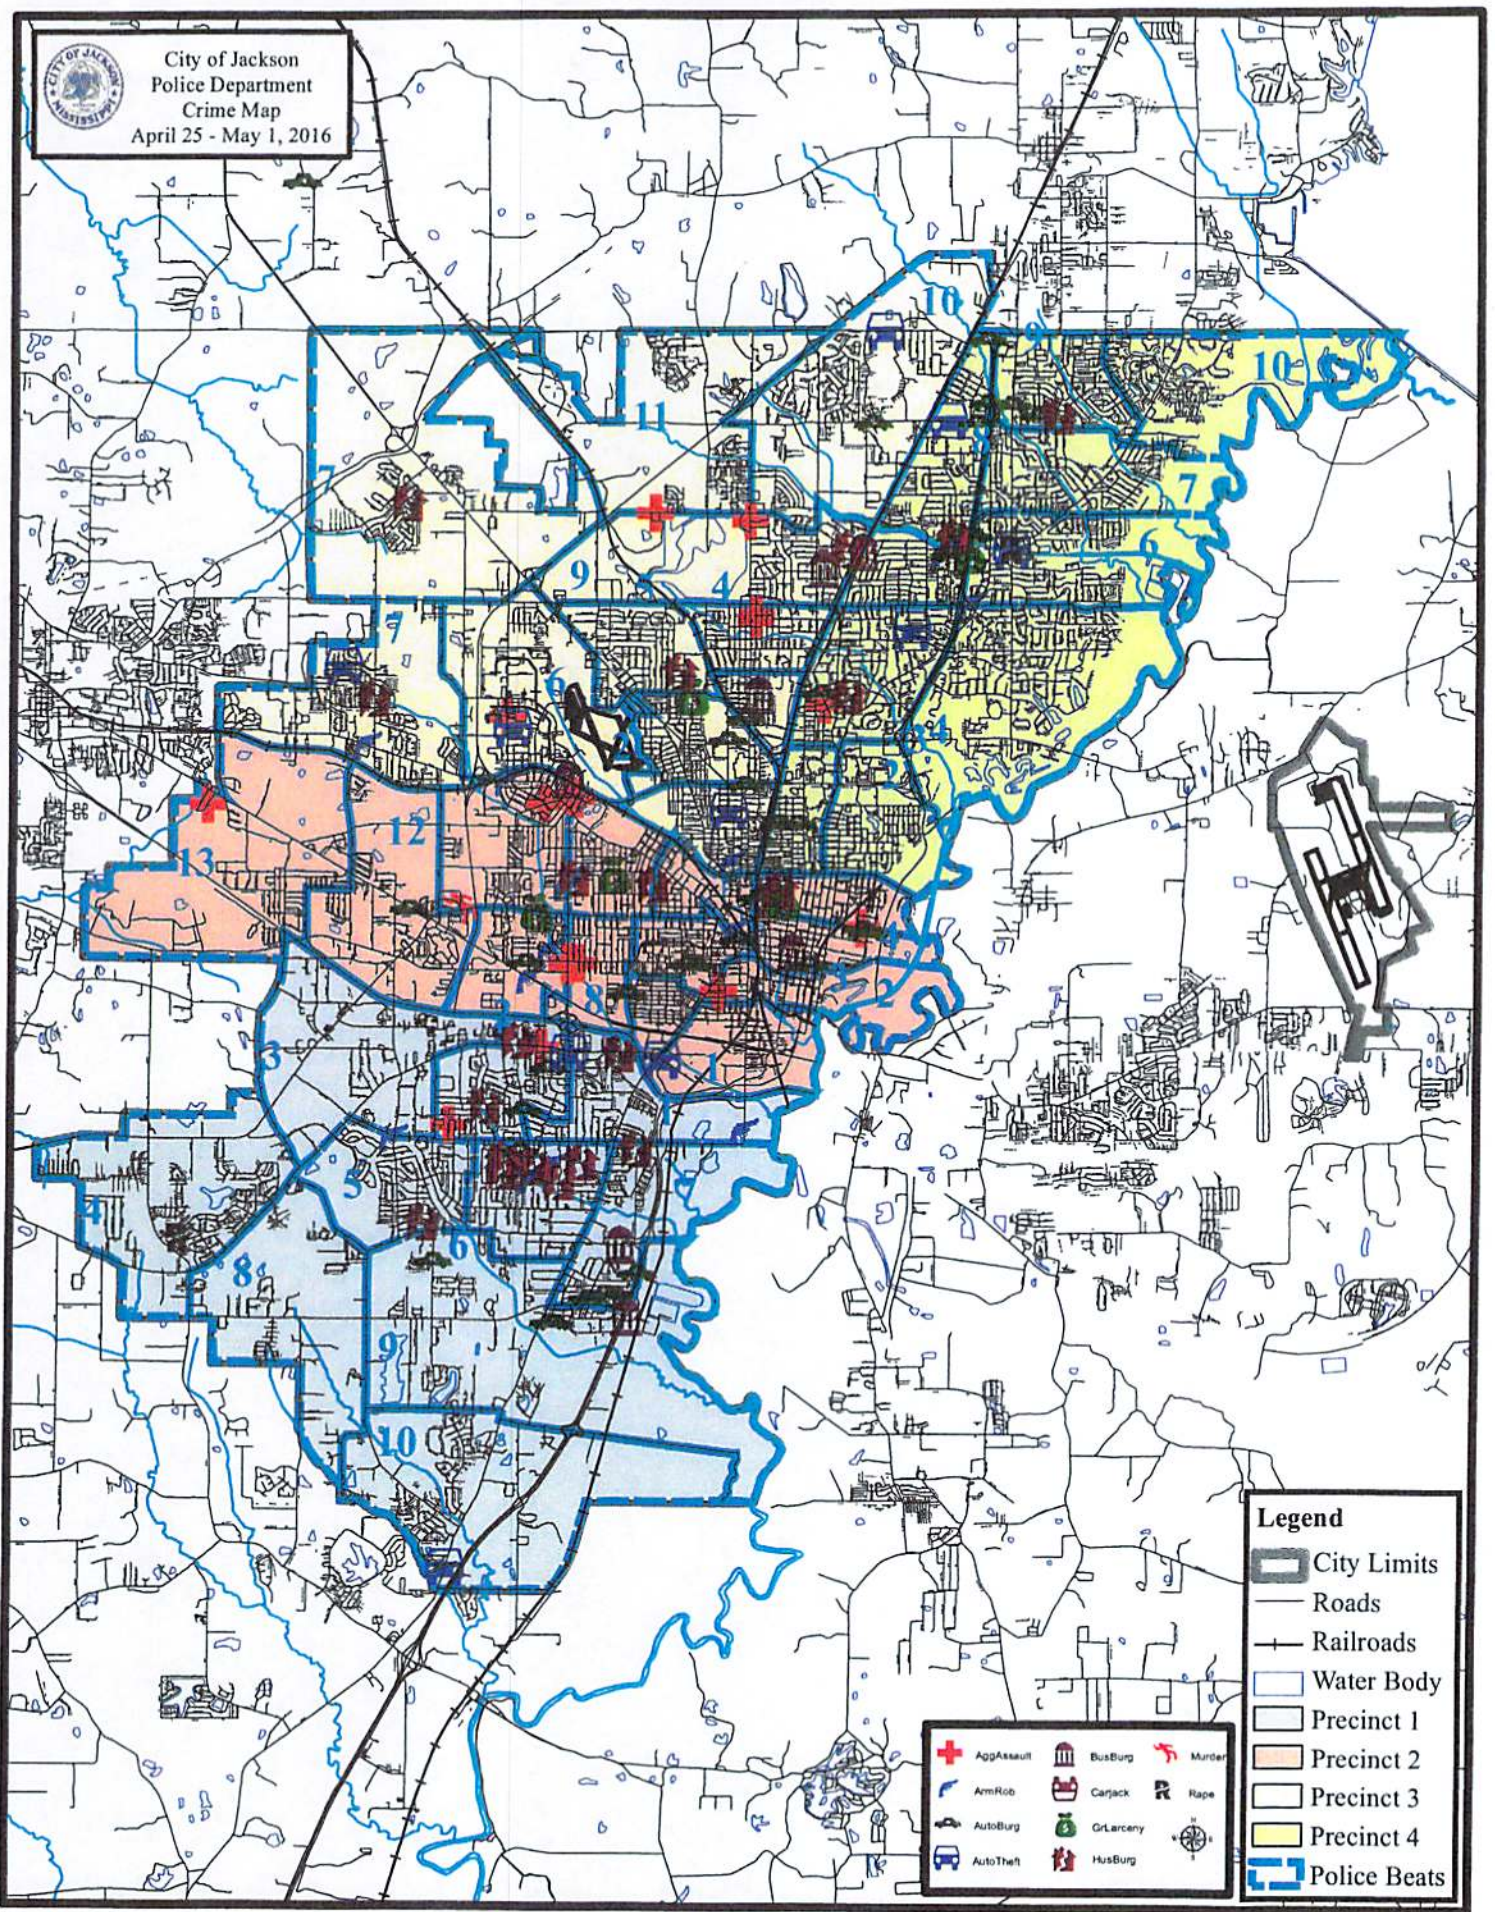

Major Crimes Chart

City of Jackson
Police Department
Crime Map
April 25 - May 1, 2016

- Legend**
- City Limits
 - Roads
 - Railroads
 - Water Body
 - Precinct 1
 - Precinct 2
 - Precinct 3
 - Precinct 4
 - Police Beats

 City of Jackson
 Police Department
 Crime Map
 April 25 - May 1, 2016

Legend
 City Limits
 Roads
 Railroads
 Water Body
 Precinct 2
 Police Beats

Aggravated Assault
 Armed Robbery
 Auto Theft
 Burglary
 Child Abuse
 Domestic Violence
 Kidnapping
 Rape
 Sexual Assault

City of Jackson
Police Department
Crime Map
April 25 - May 1, 2016

- Legend**
- City Limits
 - Roads
 - Railroads
 - Water Body
 - Precinct 3
 - Police Beats
- | | | | |
|---|------------|-----------|--------|
| + | AggAssault | BusBurg | Murder |
| ⚔ | ArmRob | Carjack | Rape |
| 🚗 | AutoBurg | GrLarceny | |
| 🚔 | AutoTheft | HusBurg | |

City of Jackson
Police Department
Crime Map
April 25 - May 1, 2016

- Legend**
- City Limits
 - Roads
 - Railroads
 - Water Body
 - Precinct 4
 - Police Beats

- AggAssault
- ArmRob
- AutoBurg
- AutoTheft
- BusBurg
- Carjack
- GrLarceny
- HusBurg
- Murder
- Rape