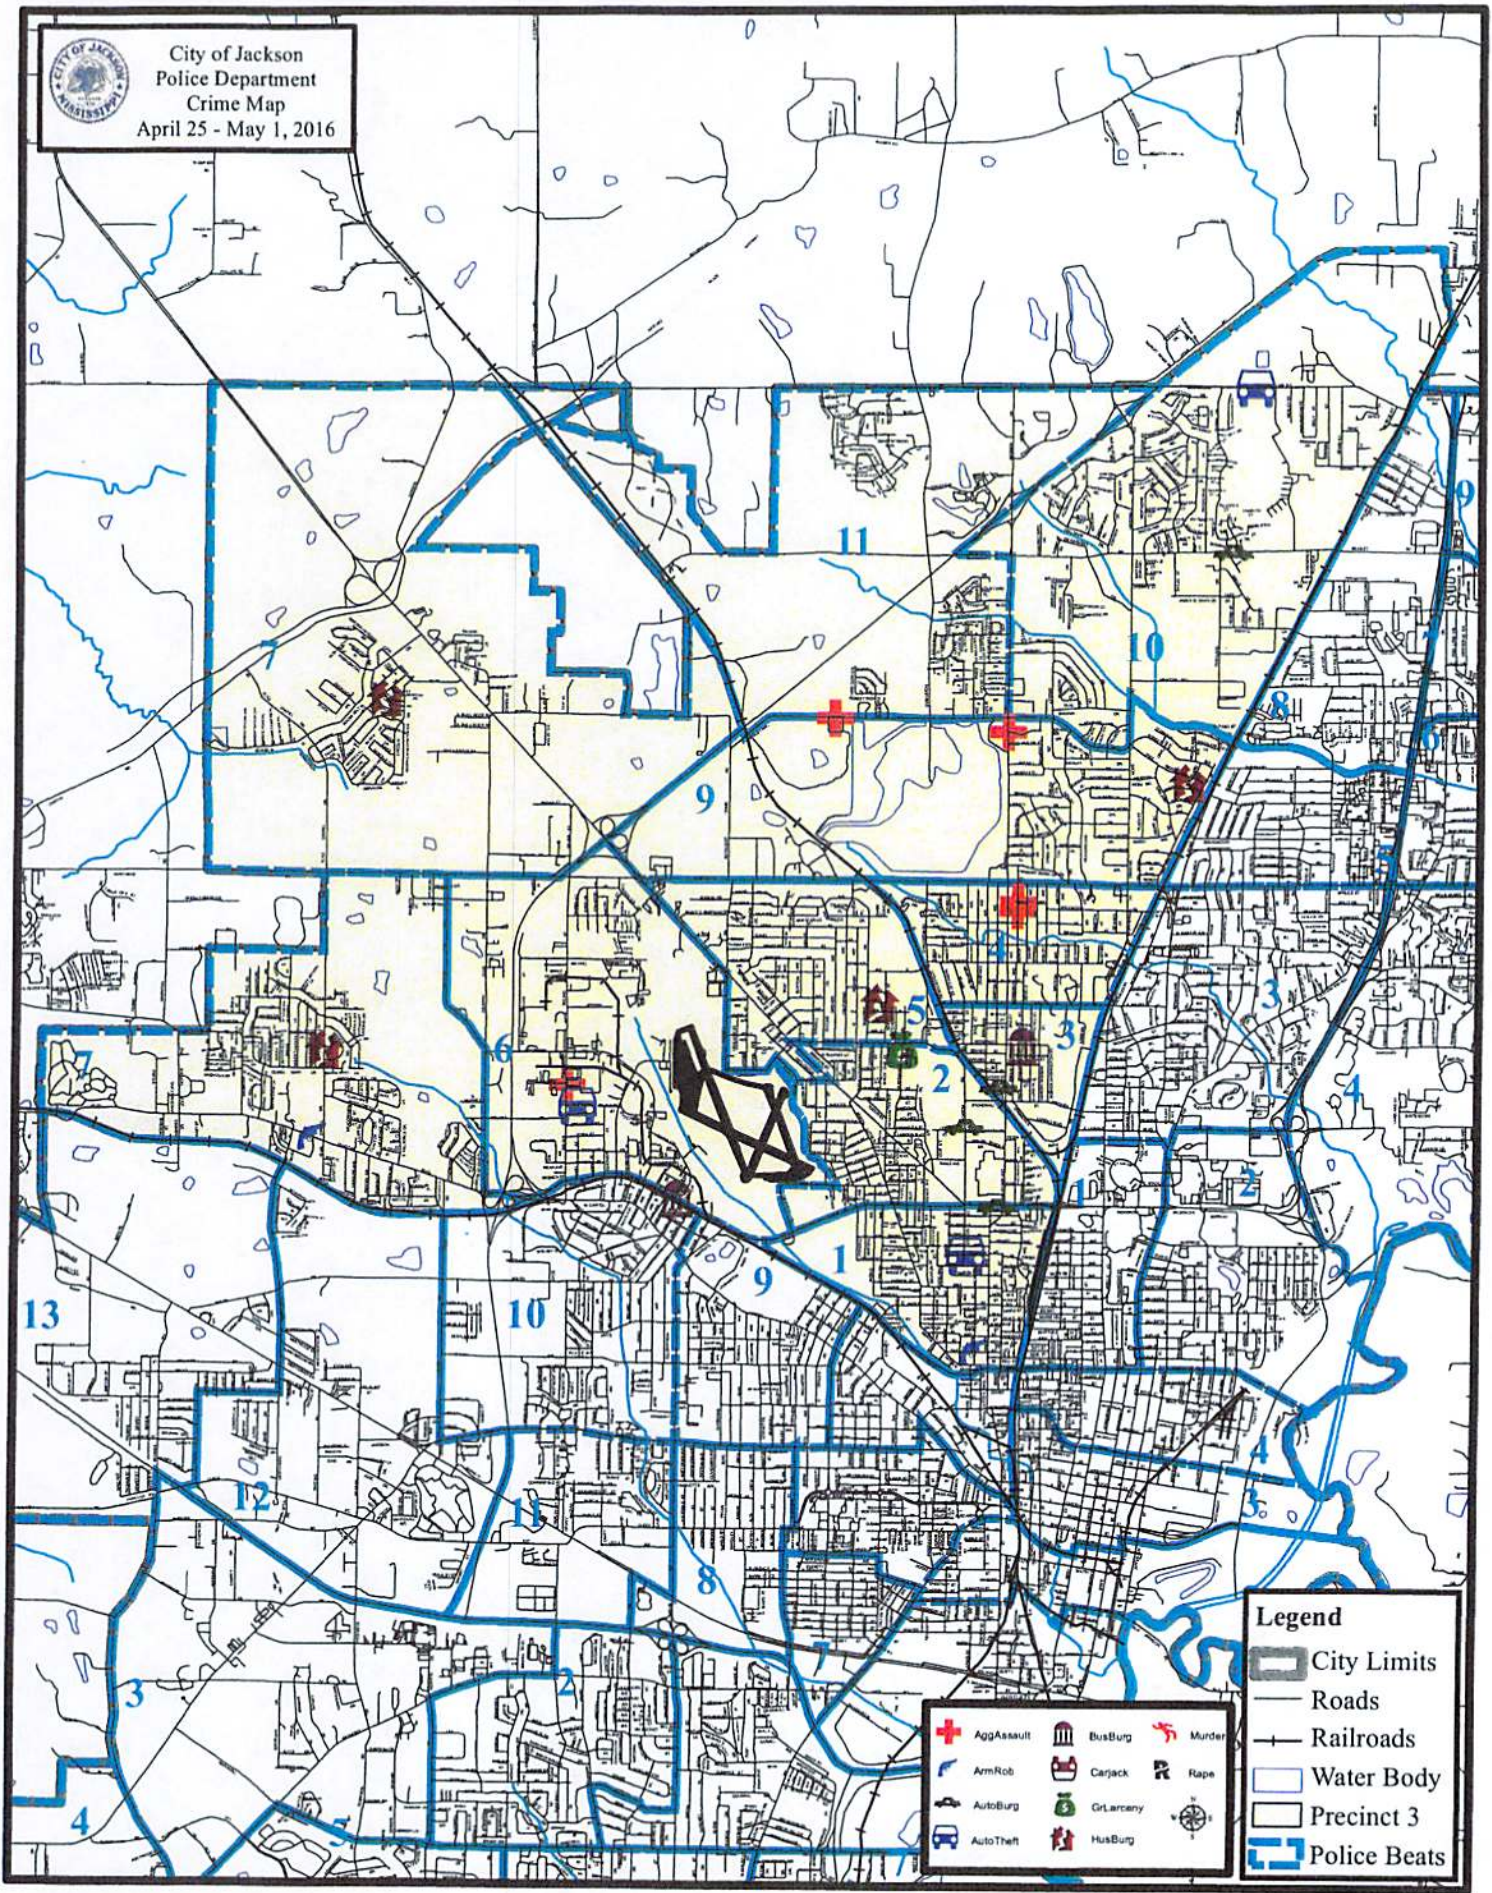

Major Crimes Chart

City of Jackson
Police Department
Crime Map
April 25 - May 1, 2016

- Legend**
- City Limits
 - Roads
 - Railroads
 - Water Body
 - Precinct 1
 - Precinct 2
 - Precinct 3
 - Precinct 4
 - Police Beats

 City of Jackson
 Police Department
 Crime Map
 April 25 - May 1, 2016

Legend
 City Limits
 Roads
 Railroads
 Water Body
 Precinct 2
 Police Beats

Aggravated Assault
 Armed Robbery
 Auto Theft
 Burglary
 Child Abuse
 Domestic Violence
 Kidnapping
 Rape
 Sexual Assault

City of Jackson
Police Department
Crime Map
April 25 - May 1, 2016

- Legend**
- City Limits
 - Roads
 - Railroads
 - Water Body
 - Precinct 3
 - Police Beats
- | | | | |
|---|------------|-----------|--------|
| + | AggAssault | BusBurg | Murder |
| ⚔ | ArmRob | Carjack | Rape |
| 🚗 | AutoBurg | GrLarceny | |
| 🚔 | AutoTheft | HusBurg | |