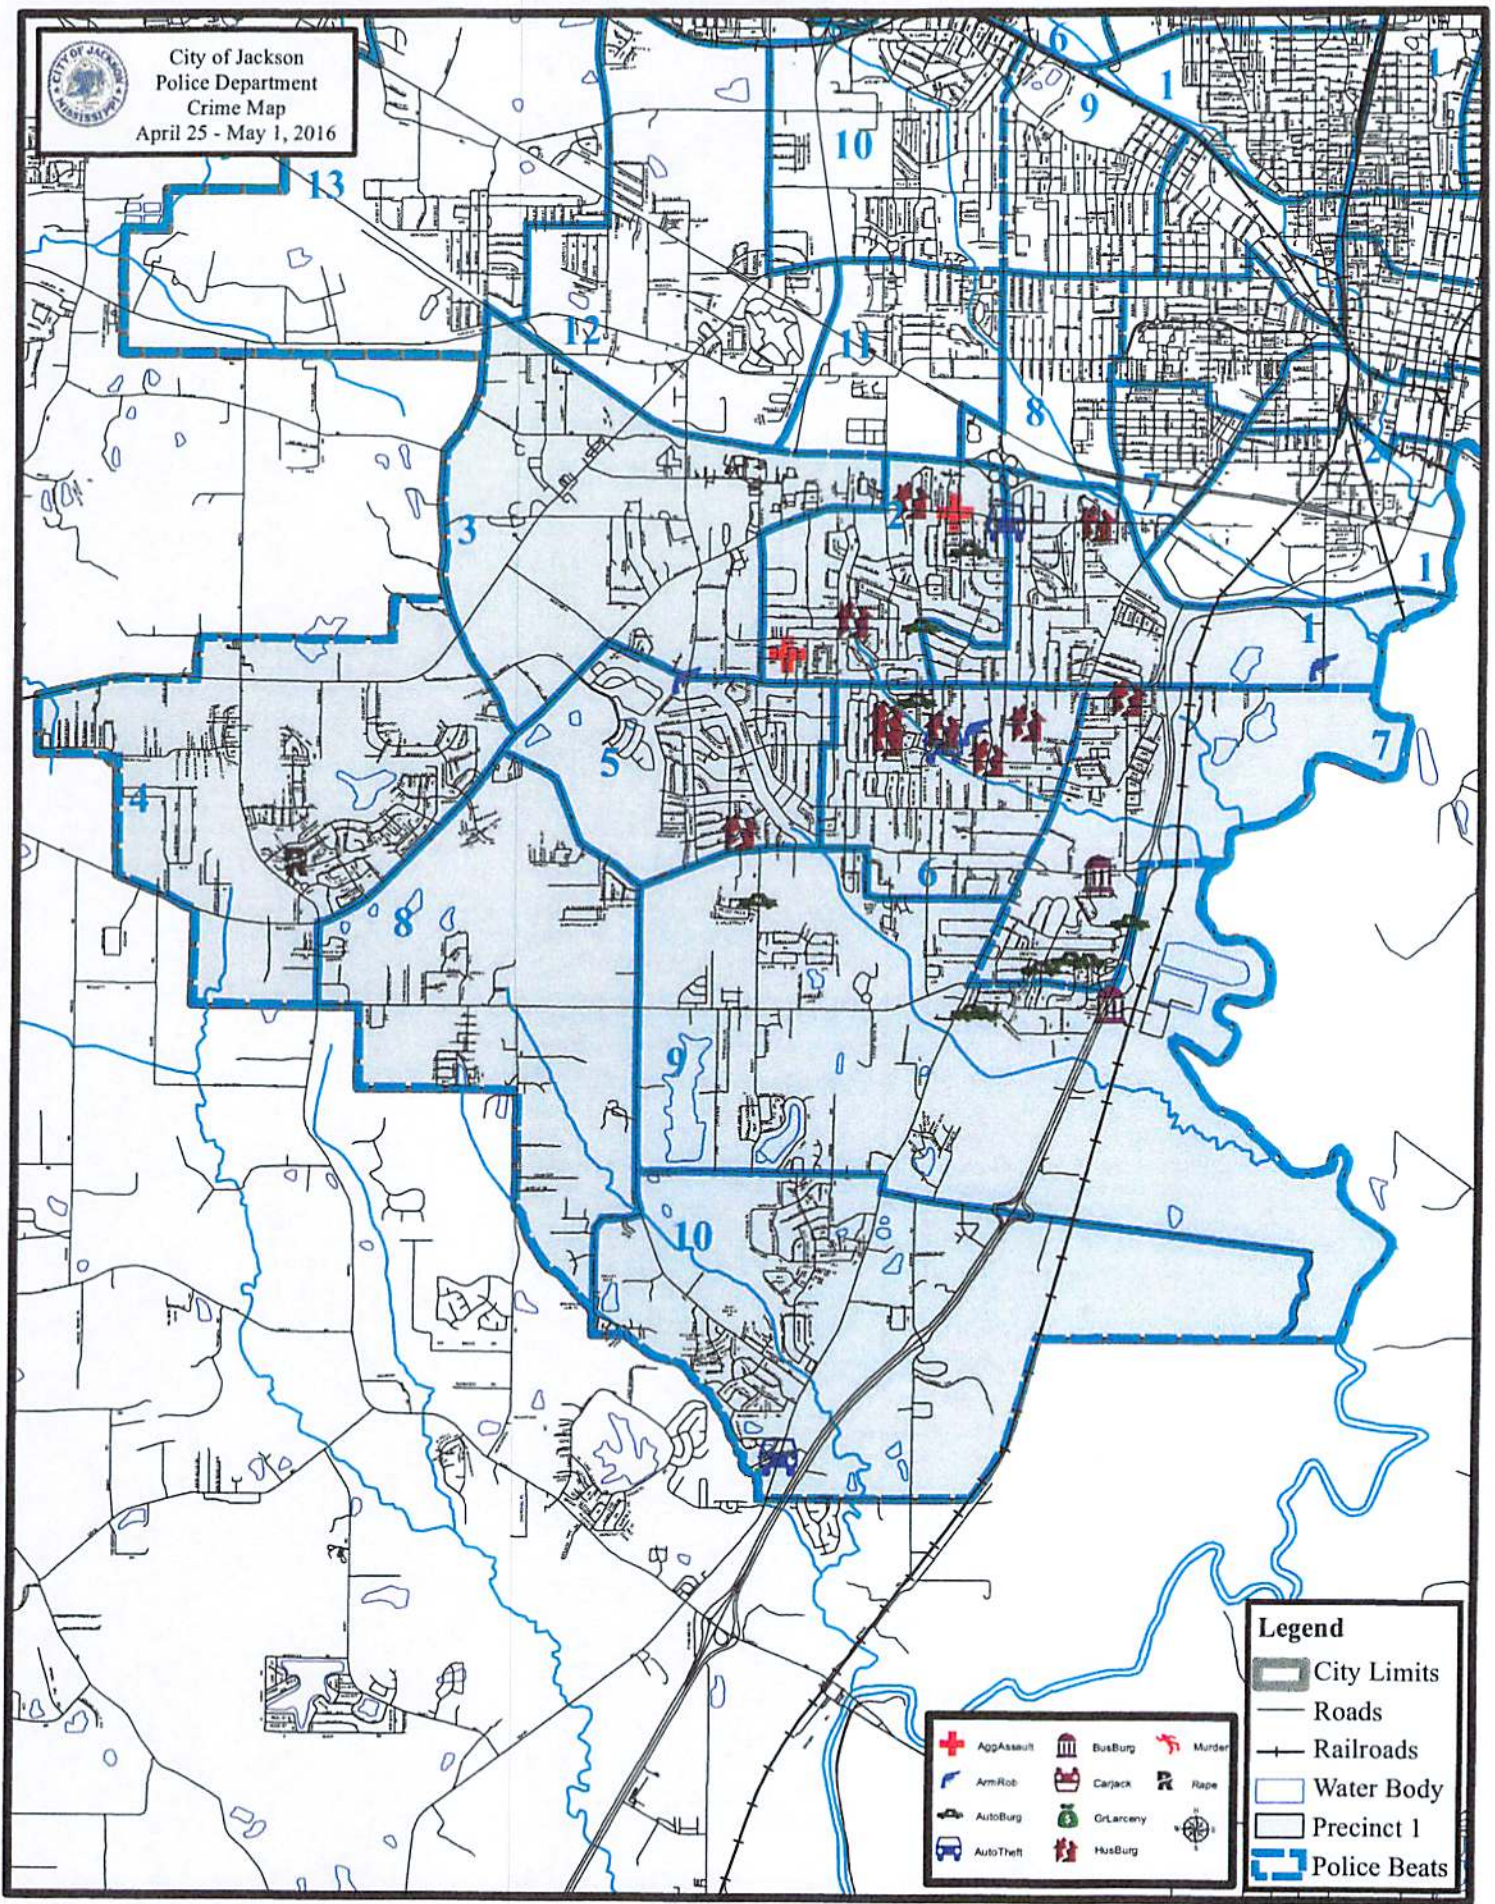

Major Crimes Chart

City of Jackson
Police Department
Crime Map
April 25 - May 1, 2016

- Legend**
- City Limits
 - Roads
 - Railroads
 - Water Body
 - Precinct 1
 - Precinct 2
 - Precinct 3
 - Precinct 4
 - Police Beats

City of Jackson
Police Department
Crime Map
April 25 - May 1, 2016

- Legend**
- City Limits
 - Roads
 - Railroads
 - Water Body
 - Precinct 1
 - Police Beats
- | | | | |
|---|------------|-----------|--------|
| + | AggAssault | BusBurg | Murder |
| ↗ | ArmRob | Carjack | Rape |
| → | AutoBurg | GrLarceny | |
| 🚗 | AutoTheft | HusBurg | |