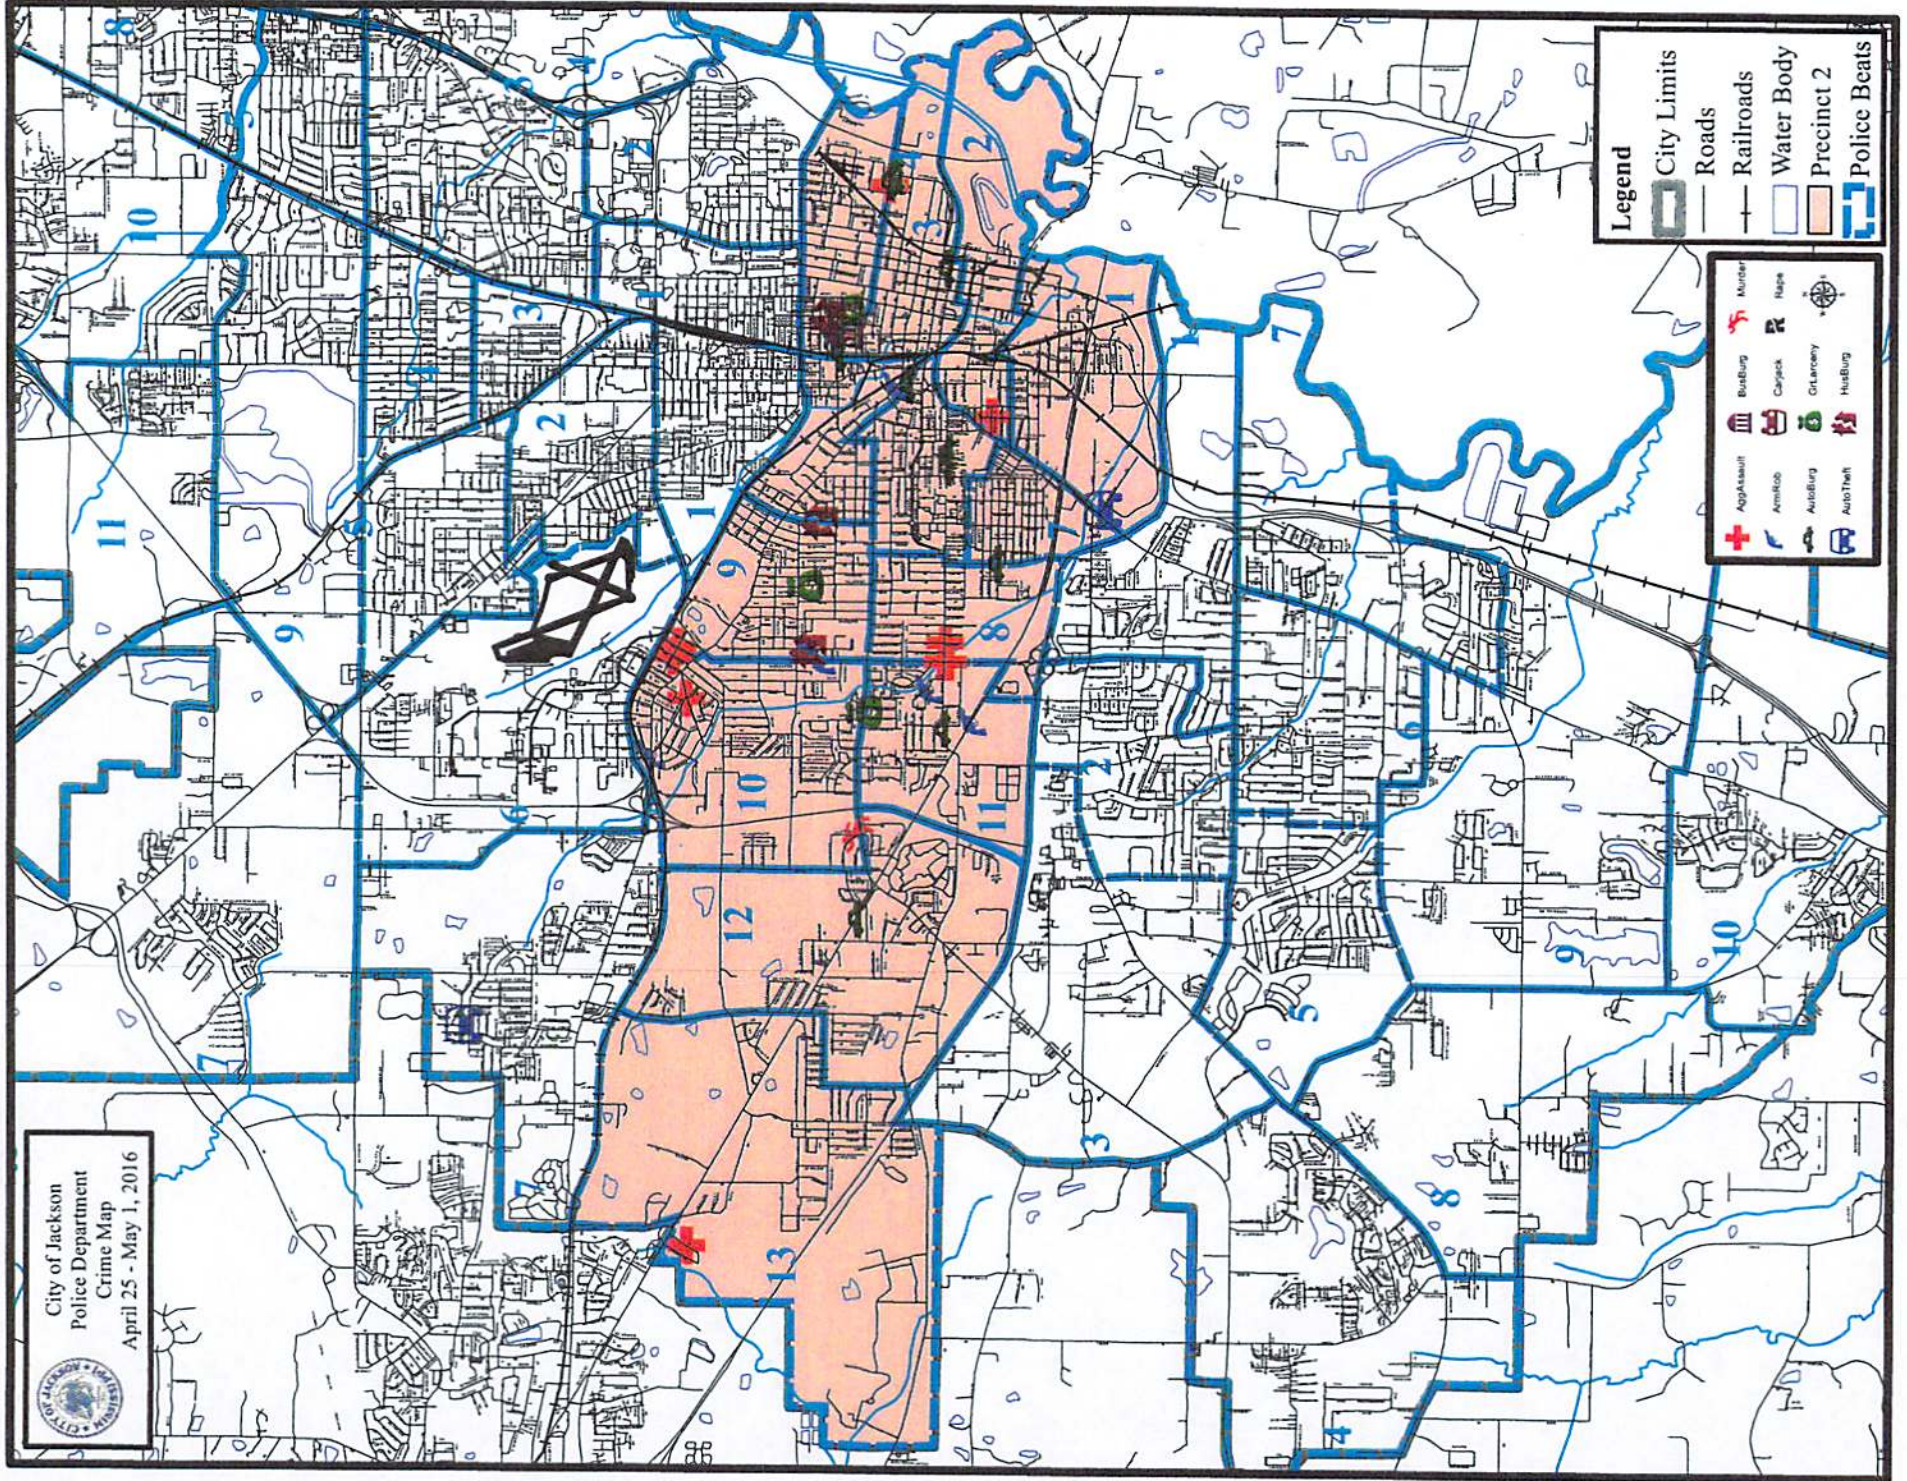

City of Jackson
Police Department
Crime Map
April 25 - May 1, 2016

- Legend**
- City Limits
 - Roads
 - Railroads
 - Water Body
 - Precinct 1
 - Police Beats
- | | | | |
|---|------------|-----------|--------|
| + | AggAssault | BusBurg | Murder |
| ↗ | ArmRob | Carjack | Rape |
| → | AutoBurg | GrLarceny | |
| 🚗 | AutoTheft | HusBurg | |

 City of Jackson
 Police Department
 Crime Map
 April 25 - May 1, 2016

Legend
 City Limits
 Roads
 Railroads
 Water Body
 Precinct 2
 Police Beats

Aggravated Assault
 Armed Robbery
 Auto Theft
 Burglary
 Child Abuse
 Domestic Violence
 Kidnapping
 Rape
 Sexual Assault