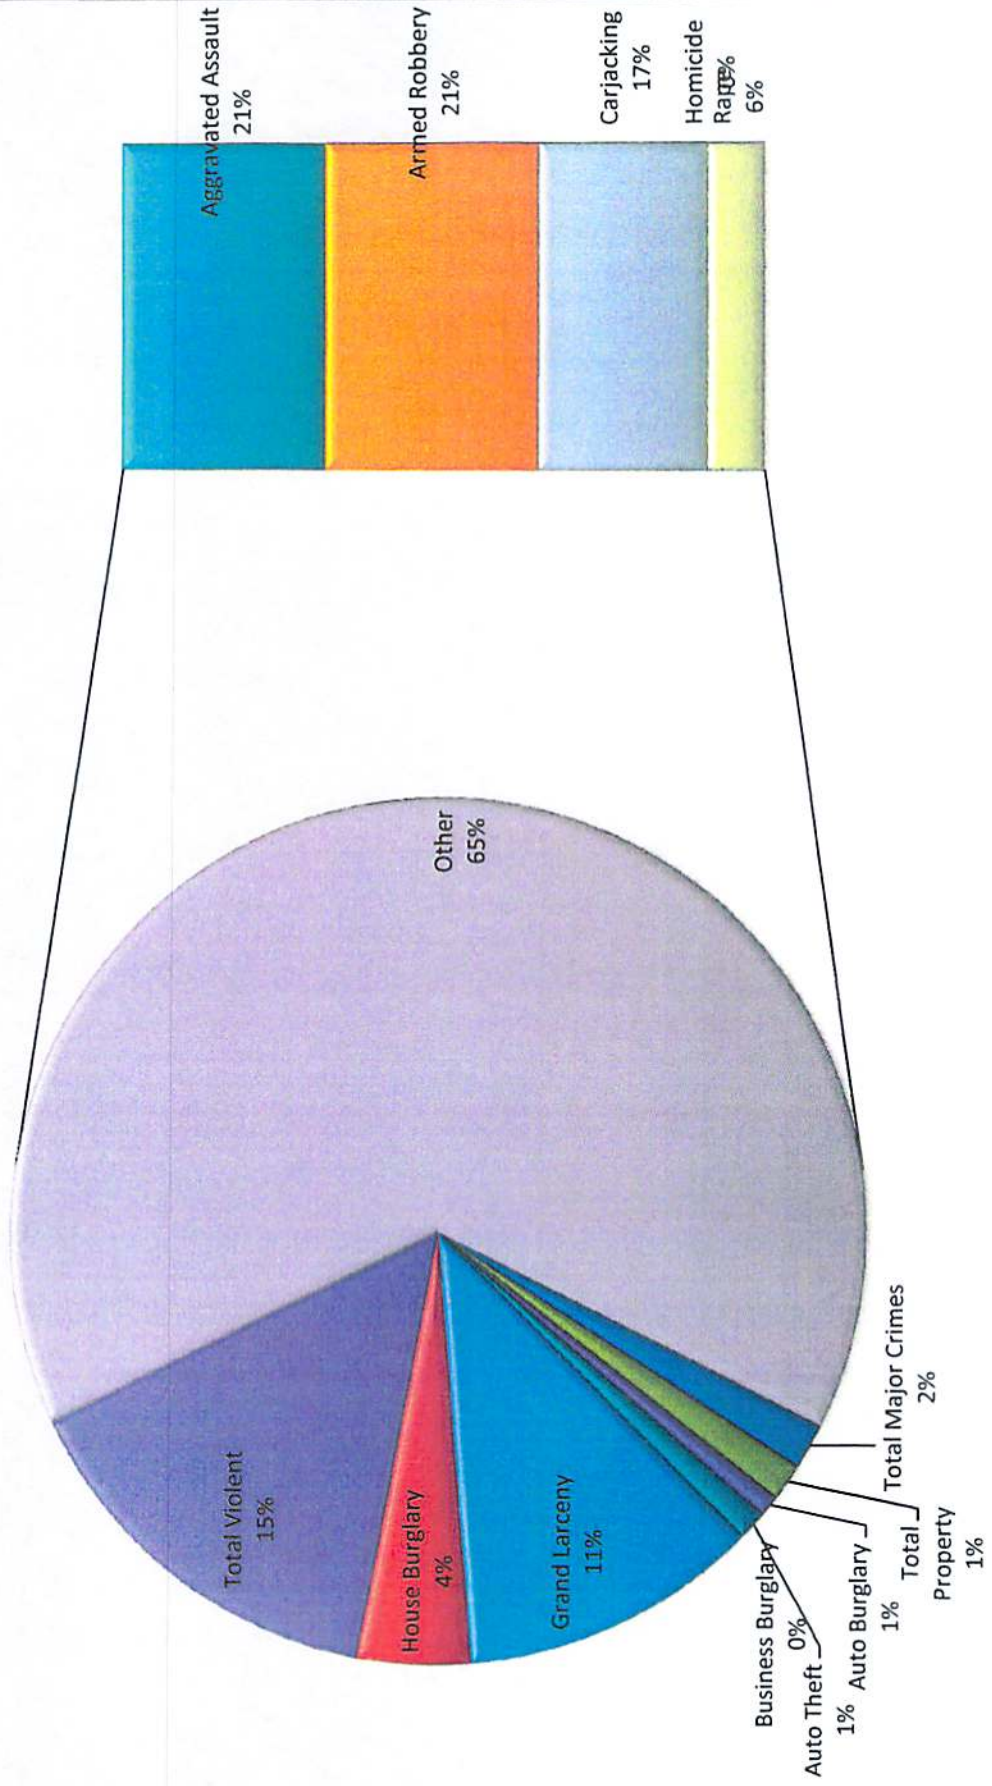

COMSTAT

April 25, 2016 to May 01, 2016
Jackson Police Department

★ CHIEF ★
LEE VANCE

Crime Stats Update Through May 01, 2016

Crime Type	Past 28 Days		Year to Date	
	2016	2015	2016	2015
Auto Burglary	150	144	627	735
Auto Theft	63	81	306	364
Business Burglary	33	30	110	124
Grand Larceny	54	19	82	75
House Burglary	111	139	498	588
Aggravated Assault	65	48	204	182
Armed Robbery	45	52	199	200
Carjacking	6	9	42	48
Homicide	4	5	20	16
Rape	6	10	28	38

Major Crimes Chart

City of Jackson
Police Department
Crime Map
April 25 - May 1, 2016

- Legend**
- City Limits
 - Roads
 - Railroads
 - Water Body
 - Precinct 1
 - Precinct 2
 - Precinct 3
 - Precinct 4
 - Police Beats